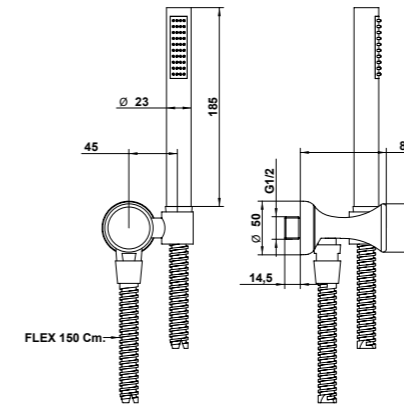

FINITURE E COLORI / FINISHES AND COLOURS

FINITURE IN VETRO DI MURANO / FINISHES MURANO GLASS

60830

Set duplex minimalista.

Duplex handshower set.