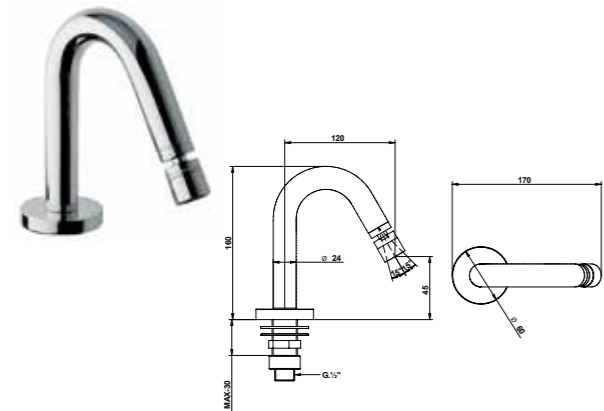

ARTICOLO COMPLETO / COMPLETE ITEM	
60978CR44	CR
60978OR77	OR

60502
Bocca bidet. Bidet spout.

ARTICOLO COMPLETO / COMPLETE ITEM	
60502CR00	CR
60502OR00	OR

RICAMBI / SPARE PARTS	
9980	

FINITURE E COLORI / FINISHES AND COLOURS

FINITURE IN VETRO DI MURANO / FINISHES MURANO GLASS

60514/44
Miscelatore incasso progressivo. Progressive built in mixer.