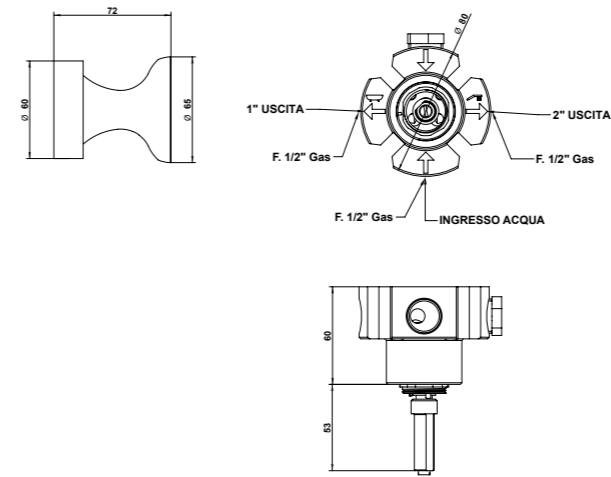

60525/44

Deviatore incasso (1 entrata - 2
uscite).

Built-in diverter (1 in - 2 out).

ARTICOLO COMPLETO / COMPLETE ITEM

60525CR44	CR
60525OR44	OR

RICAMBI / SPARE PARTS

9821

60556

Deviatore incasso (1 entrata -
2 uscite).

Built-in diverter (1 in - 2 out).