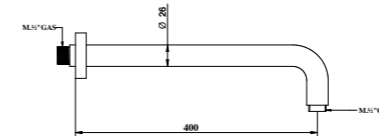

**ARTICOLO COMPLETO / COMPLETE ITEM**

<b>60804CR40</b>	CR
<b>60804OR40</b>	OR

**FINITURE E COLORI / FINISHES AND COLOURS**

**FINITURE IN VETRO DI MURANO / FINISHES MURANO GLASS**

**60802**

Braccio doccia a parete da 40 cm. 40 cms. wall shower arm (for art. 60691 only).