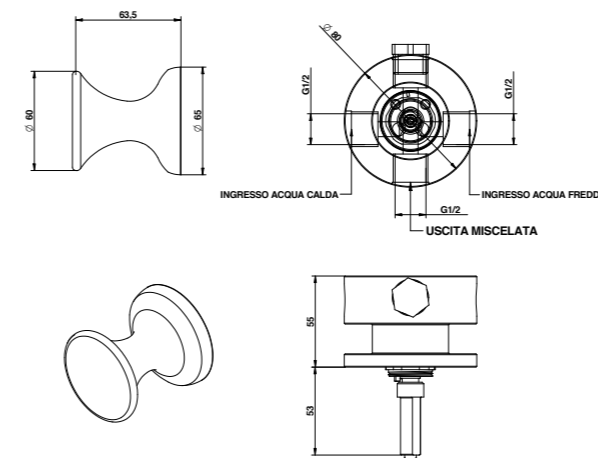

ARTICOLO COMPLETO / COMPLETE ITEM	
60524CR00	CR
60524OR00	OR

RICAMBI / SPARE PARTS	
9822	

ACCESSORI E RICAMBI / ACCESSORIES AND SPARE PARTS