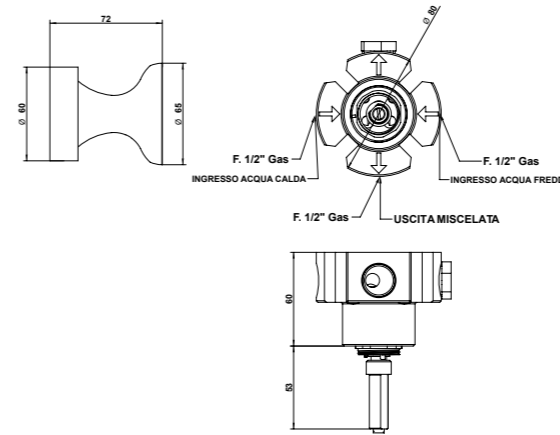

ARTICOLO COMPLETO / COMPLETE ITEM	
60514CR44	CR
60514OR44	OR

RICAMBI / SPARE PARTS	
9822	

60524
Miscelatore incasso progressivo. Progressive built in mixer.