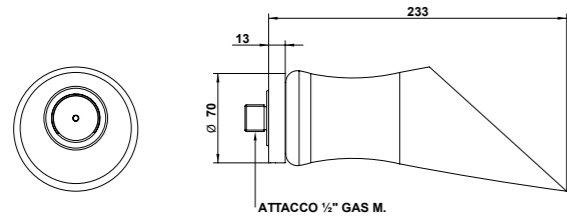

60972
Bocca incasso vasca. Built in bath spout.